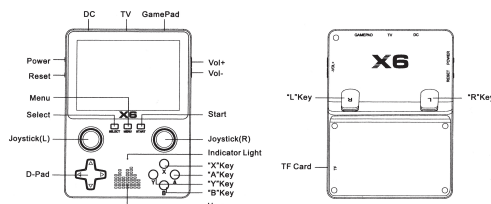

Video player

Please read the manual carefully before use. Technical specifications are subject to change without prior notice

Battery precautions:

Power supply instructions:

Suffocation hazard:

Key function

DC
TV
GamePad
Power
Reset
Vol+
Vol-
Menu
Select
Start
Joystick(L)
Joystick(R)
D-Pad
"A"Key
"B"Key
"X"Key
"Y"Key
"L"Key
"R"Key
TF Card

DC port
TV port
GamePad port
Power key
Reset key
Volume + key
Volume - key
Menu/Pause/Back key
Select/Coin key
Start key
3D joystick arrow keys
3D joystick function keys
Arrow keys
Game function A key/Confirmation key
Game function B key/Back key
Game function X key
Game function Y key
Game function L key
Game function R key
TF card port